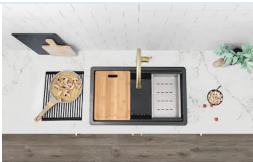

Stylish Dual Mount 30 inch Grey Composite Granite Double Bowl Workstation Kitchen Sink

\$411.00 Was ~~\$467.00~~

SAVE \$56.00 | 12% OFF

[View Deal](#)

[Share on Facebook](#)

Stylish STYLISH 28 inch Dual Mount Workstation Single Bowl Black Composite Granite Kitchen Sink with Built in Accessories S 828WN