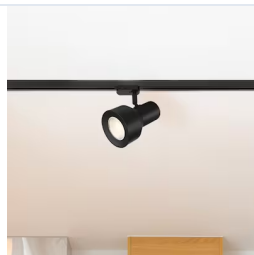

CRAFTSMAN 12 in Extra Fine Cut Hack Saw

\$7.98 Was ~~\$16.98~~

SAVE \$9.00 | 53% OFF

[View Deal](#)

[Share on Facebook](#)

Designers Fountain 1 Light Dimmable Black Step Head s Track Lighting Head

\$15.33 Was ~~\$30.66~~