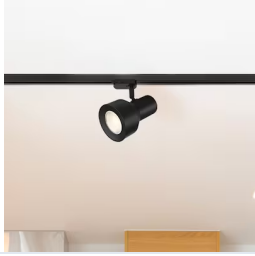

[View Deal](#)

[Share on Facebook](#)

Designers Fountain 11 in UFO 150 Watt Black Integrated LED High Bay 27 500 Lm 5000K Light

\$86.47 Was ~~\$133.03~~

SAVE \$46.56 | 35% OFF

[View Deal](#)

[Share on Facebook](#)