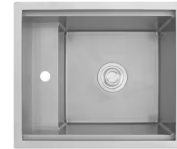

Stylish Elevare Drop in or undermount 20 in x 17 37 in Stainless steel Single bowl 16 Gauge Workstation Kitchen Sink All in One Kit

$587.00 Was ~~$667.00~~

SAVE $80.00 | 12% OFF

[View Deal](#)

[Share on Facebook](#)