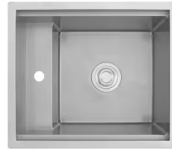

SAVE \$91.00 | 12% OFF

[View Deal](#)

[Share on Facebook](#)

Stylish Dual Mount 30 inch Stainless Steel Double Bowl Kitchen Sink

\$662.00 Was ~~\$752.00~~

SAVE \$90.00 | 12% OFF

[View Deal](#)

[Share on Facebook](#)

Stylish Versa Undermount 28 in x 19 in Stainless steel Double offset bowl 16 Gauge Workstation Kitchen Sink

\$638.00 Was ~~\$725.00~~

SAVE \$87.00 | 12% OFF

[View Deal](#)

[Share on Facebook](#)

Stylish Elevare Drop in or undermount 20 in x 17 37 in Stainless steel Single bowl 16 Gauge Workstation Kitchen Sink All in One Kit