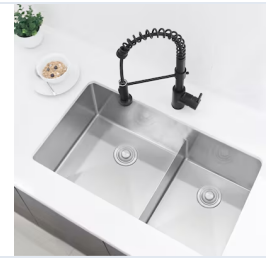

\$587.00 Was ~~\$667.00~~

SAVE \$80.00 | 12% OFF

[View Deal](#)

[Share on Facebook](#)

Stylish 32 L x 18 W in Undermount Low Divider Double Bowl 50 50 16G Stainless Steel Sink Grids Strainers

\$550.00 Was ~~\$625.00~~

SAVE \$75.00 | 12% OFF

[View Deal](#)

[Share on Facebook](#)

Stylish Undermount 33 inch Stainless Steel Double Bowl Kitchen Sink with Grids

\$550.00 Was ~~\$625.00~~

SAVE \$75.00 | 12% OFF

[View Deal](#)

[Share on Facebook](#)

Stylish 32 L x 18 W in Undermount Low Divider Double Bowl 60 40 16G Stainless Steel Sink Grids Strainers

\$552.00 Was ~~\$627.00~~

SAVE \$75.00 | 12% OFF

[View Deal](#)

[Share on Facebook](#)

Stylish 30 L x 18 W in Undermount Double Bowl 16 Gauge Stainless Steel Kitchen Sink with Grids Strainers