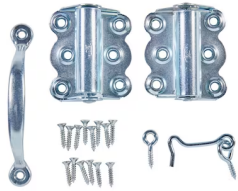

**National Hardware Steel
Screen Door and Storm Door
Hardware Kit**

$6.17 Was ~~$10.28~~

SAVE $4.11 | 40% OFF

[View Deal](#)

[Share on Facebook](#)

4
PACK

RELIABILT LED Cabinet Light

$5.99 Was ~~$9.98~~

SAVE $3.99 | 40% OFF

[View Deal](#)

[Share on Facebook](#)

1

**ReliaBilt RB ZN HD DOOR
WEDGE**

$5.69 Was ~~$9.48~~

SAVE $3.79 | 40% OFF

[View Deal](#)

[Share on Facebook](#)