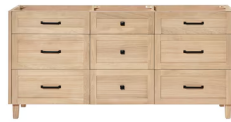

**ARIEL Monroe 72 in
Bathroom Vanity Cabinet
without Top in Oak**

$1,550.00 Was ~~$1,775.00~~

SAVE $225.00 | 13% OFF

[View Deal](#)

[Share on Facebook](#)