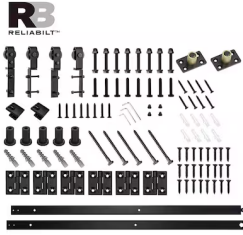

[Share on Facebook](#)

ReliaBilt 78 In Barn Door Hardware Kit Satin Nickel

\$56.39 Was ~~\$93.98~~

SAVE \$37.59 | 40% OFF

[View Deal](#)

[Share on Facebook](#)

RELIABILT 78 in Matte Black Indoor J strap Barn Door Hardware Kit

\$55.19 Was ~~\$91.98~~

SAVE \$36.79 | 40% OFF

[View Deal](#)

[Share on Facebook](#)

RELIABILT 78 in Matte Black Indoor J strap Barn Door Hardware Kit

\$55.19 Was ~~\$91.98~~

SAVE \$36.79 | 40% OFF

[View Deal](#)