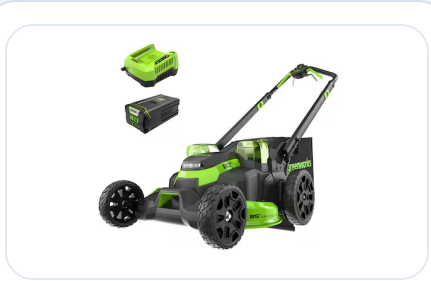

\$1.37 Was ~~\$2.28~~

SAVE \$0.91 | 40% OFF

[View Deal](#)

[Share on Facebook](#)

Greenworks 80V 25 in SP
Brushless Self Propelled
Lawn Mower 5Ah Battery and
Charger

\$559.99 Was ~~\$899.00~~

SAVE \$339.01 | 38% OFF