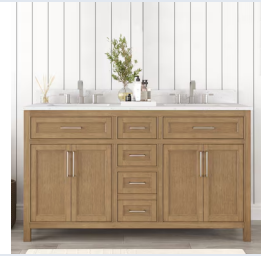

[Share on Facebook](#)

Multiple options available

Style Selections 48in White Skinny Shaker Vanity Combo

\$319.00 - \$779.00

SAVE \$50.00 ON SELECT MODELS

[View Deal](#)

[Share on Facebook](#)

Multiple options available