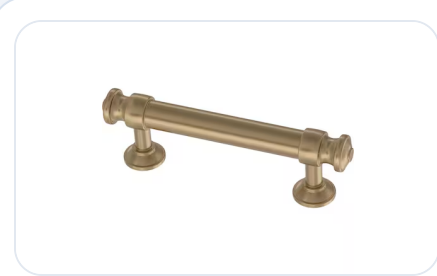

[Share on Facebook](#)

Brainerd Double Beaded 3 in Center to Center Satin Nickel Arch Handle Cabinet Door Pull

\$3.47 Was ~~\$5.78~~

SAVE \$2.31 | 40% OFF

[View Deal](#)

[Share on Facebook](#)

allen roth 2 1 2 or 3 in 64 76mm Wellington Dual Mnt Cup Pull 1 per pkg

\$3.41 Was ~~\$5.68~~

SAVE \$2.27 | 40% OFF

[View Deal](#)

[Share on Facebook](#)

Brainerd 3 in 76mm Classic Button Pull 1 per pkg

\$3.29 Was ~~\$5.48~~

SAVE \$2.19 | 40% OFF

[View Deal](#)

[Share on Facebook](#)

Brainerd Classic Button 3 in Center to Center Champagne Bronze Cylindrical Bar Drawer Pulls

\$3.29 Was ~~\$5.48~~

SAVE \$2.19 | 40% OFF

[View Deal](#)

[Share on Facebook](#)

Brainerd Modern Path 3 in Center to Center Matte Black Arch Handle Drawer Pulls

\$3.29 Was ~~\$5.48~~

SAVE \$2.19 | 40% OFF

[View Deal](#)

[Share on Facebook](#)

Brainerd Davidson 2 1 2 in Center to Center Champagne Bronze Arch Cup Cabinet Door Pull

\$3.17 Was ~~\$5.28~~

SAVE \$2.11 | 40% OFF