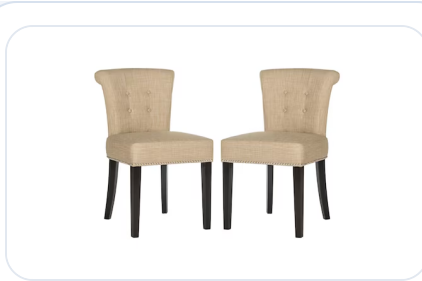

Safavieh Set of 2 Sinclair Side Chair

$204.43 Was ~~$343.53~~

SAVE $139.10 | 40% OFF

[View Deal](#)

[Share on Facebook](#)