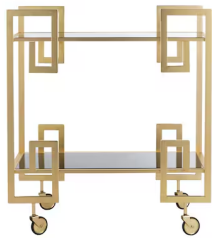

Safavieh Gold Metal Base with Glass Top Kitchen Cart 31 3 in x 16 in x 33 in

\$189.64 Was ~~\$323.53~~

SAVE \$133.89 | 41% OFF

[View Deal](#)

[Share on Facebook](#)

Safavieh Alexander Natural Brown Mdf Top Black Metal Legs Rectangular Coffee Table