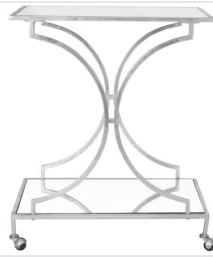

Safavieh Chrome Metal Base with Mirror Top Kitchen Cart 19 1 in x 26 in x 31 1 in

$142.56 Was ~~$253.74~~

SAVE $111.15 | 44% OFF

[View Deal](#)

[Share on Facebook](#)