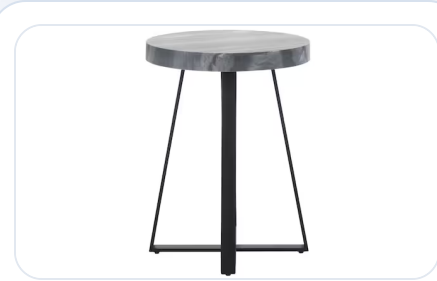

Safavieh Guenon Modern Powdercoat Accent Table Set

$98.87 Was ~~$165.91~~

SAVE $67.04 | 40% OFF

[View Deal](#)

[Share on Facebook](#)